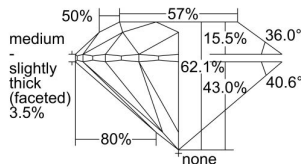

GIA®

FACSIMILE

GIA REPORT 3495844929

Verify this report at GIA.edu

GIA NATURAL DIAMOND DOSSIER®

July 08, 2024
GIA Report Number 3495844929
Shape and Cutting Style ..... Round Brilliant
Measurements ..... 4.90 - 4.94 x 3.06 mm

GRADING RESULTS

Carat Weight ..... 0.46 carat
Color Grade ..... E
Clarity Grade S11
Cut Grade ..... Excellent

ADDITIONAL GRADING INFORMATION

Polish ..... Excellent
Symmetry ..... Very Good
Fluorescence ..... None
Clarity Characteristics ..... Cloud, Crystal
Inscription(s): GIA 3495844929

PROPORTIONS

Profile to actual proportions

GRADING SCALES

GIA COLOR SCALE	GIA CLARITY SCALE	GIA CUT SCALE
D	FLAWLESS	EXCELLENT
E	INTERNALLY FLAWLESS	
F	VVS₁	VERY GOOD
G		
H	VS₁	GOOD
I		
J	VS₂	FAIR
K		
L	SI₁	POOR
M		
N	I₁	
O		
P	I₂	
Q		
R	I₃	
S		
T		
U		
V		
W		
X		
Y		
Z