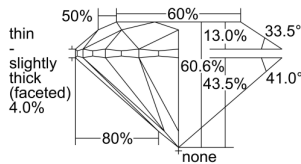

GIA®

FACSIMILE

GIA REPORT 3495846045

Verify this report at GIA.edu

GIA NATURAL DIAMOND DOSSIER®

July 08, 2024
GIA Report Number 3495846045
Shape and Cutting Style ..... Round Brilliant
Measurements ..... 5.07 - 5.09 x 3.08 mm

GRADING RESULTS

Carat Weight ..... 0.49 carat
Color Grade ..... F
Clarity Grade VS1
Cut Grade ..... Excellent

ADDITIONAL GRADING INFORMATION

Polish ..... Excellent
Symmetry ..... Excellent
Fluorescence ..... None
Clarity Characteristics..... Cloud, Feather, Pinpoint, Indented
Natural

Inscription(s): GIA 3495846045

PROPORTIONS

Profile to actual proportions

GRADING SCALES

GIA COLOR SCALE	GIA CLARITY SCALE	GIA CUT SCALE	
D	FLAWLESS	EXCELLENT	
E	INTERNALLY FLAWLESS		
F		VVS₁	VERY GOOD
G	VVS₂		
H	VS₁	GOOD	
I	VS₂		
J	SI₁	FAIR	
K	SI₂		
L	I₁	POOR	
M	I₂		
N	I₃		
O			
P			
Q			
R			
S			
T			
U			
V			
W			
X			
Y			
Z