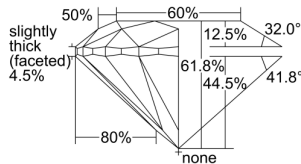

GIA®

FACSIMILE

GIA REPORT

3495857245

Verify this report at GIA.edu

GIA NATURAL DIAMOND DOSSIER®

July 08, 2024
GIA Report Number 3495857245
Shape and Cutting Style ..... Round Brilliant
Measurements ..... 5.89 - 5.93 x 3.65 mm

GRADING RESULTS

Carat Weight ..... 0.78 carat
Color Grade ..... J
Clarity Grade VS1
Cut Grade ..... Excellent

ADDITIONAL GRADING INFORMATION

Polish ..... Excellent
Symmetry ..... Excellent
Fluorescence ..... None
Clarity Characteristics ..... Crystal, Cloud, Pinpoint
Inscription(s): GIA 3495857245

PROPORTIONS

Profile to actual proportions