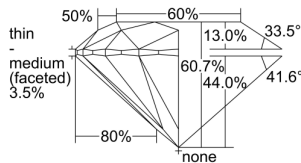

GIA®

FACSIMILE

GIA REPORT

3495868224

Verify this report at GIA.edu

GIA NATURAL DIAMOND DOSSIER®

July 09, 2024
GIA Report Number 3495868224
Shape and Cutting Style ..... Round Brilliant
Measurements ..... 4.38 - 4.42 x 2.67 mm

GRADING RESULTS

Carat Weight ..... 0.31 carat
Color Grade ..... D
Clarity Grade VS1
Cut Grade ..... Excellent

ADDITIONAL GRADING INFORMATION

Polish ..... Excellent
Symmetry ..... Excellent
Fluorescence ..... Faint
Clarity Characteristics ..... Crystal
Inscription(s): GIA 3495868224

PROPORTIONS

Profile to actual proportions

GRADING SCALES

GIA COLOR SCALE	GIA CLARITY SCALE	GIA CUT SCALE	
D	FLAWLESS	EXCELLENT	
E	INTERNALLY FLAWLESS		
F		VVS₁	VERY GOOD
G	VVS₂		
H	VS₁	GOOD	
I	VS₂		
J	SI₁	FAIR	
K	SI₂		
L	I₁	POOR	
M	I₂		
N	I₃		
O			
P			
Q			
R			
S			
T			
U			
V			
W			
X			
Y			
Z