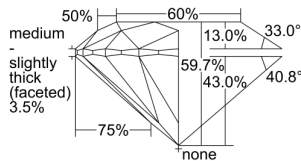

GIA®

FACSIMILE

GIA REPORT 3495873225

Verify this report at GIA.edu

GIA NATURAL DIAMOND DOSSIER®

July 10, 2024
GIA Report Number 3495873225
Shape and Cutting Style ..... Round Brilliant
Measurements ..... 5.12 - 5.16 x 3.07 mm

GRADING RESULTS

Carat Weight ..... 0.50 carat
Color Grade ..... F
Clarity Grade VS1
Cut Grade ..... Excellent

ADDITIONAL GRADING INFORMATION

Polish ..... Excellent
Symmetry ..... Excellent
Fluorescence ..... Faint
Clarity Characteristics ..... Crystal, Pinpoint
Inscription(s): GIA 3495873225

PROPORTIONS

Profile to actual proportions

GRADING SCALES

GIA COLOR SCALE	GIA CLARITY SCALE	GIA CUT SCALE	
D	FLAWLESS	EXCELLENT	
E	INTERNALLY FLAWLESS		
F		VVS₁	VERY GOOD
G	VVS₂		
H	VS₁	GOOD	
I	VS₂		
J	SI₁	FAIR	
K	SI₂		
L	I₁	POOR	
M			
N			
O	I₂		
P			
Q	I₃		
R			
S			
T			
U			
V			
W			
X			
Y			
Z