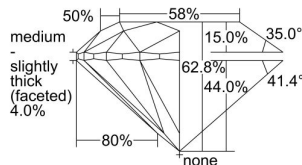

GIA®

FACSIMILE

GIA REPORT

3495874214

Verify this report at GIA.edu

GIA NATURAL DIAMOND DOSSIER®

July 09, 2024

GIA Report Number 3495874214

Shape and Cutting Style ..... Round Brilliant

Measurements ..... 5.35 - 5.38 x 3.37 mm

GRADING RESULTS

Carat Weight ..... 0.60 carat

Color Grade ..... H

Clarity Grade VS2

Cut Grade ..... Excellent

ADDITIONAL GRADING INFORMATION

Polish ..... Excellent

Symmetry ..... Excellent

Fluorescence ..... None

Clarity Characteristics ..... Crystal, Cloud

Inscription(s): GIA 3495874214

PROPORTIONS

Profile to actual proportions

GRADING SCALES

GIA
COLOR
SCALE

COLORESS	D
	E
	F
	G
	H
	I
	J
NEAR COLORESS	K
	L
Faint	M
	N
	O
	P
Very Light	R
	S
	T
	U
	V
	W
	X
	Y
Light	Z

GIA
CLARITY
SCALE

VERY VERY SLIGHTLY INCLUDED	FLAWLESS
	INTERNALLY FLAWLESS
VERY SLIGHTLY INCLUDED	VVS₁
	VVS₂
SLIGHTLY INCLUDED	VS₁
	VS₂
INCLUDED	SI₁
	SI₂
INCLUDED	I₁
	I₂
	I₃

GIA
CUT
SCALE

EXCELLENT
VERY GOOD
GOOD
FAIR
POOR