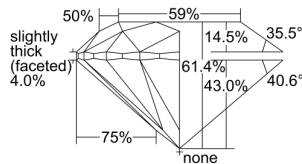

GIA®

FACSIMILE

GIA REPORT

3495911458

Verify this report at GIA.edu

GIA NATURAL DIAMOND DOSSIER®

July 16, 2024
GIA Report Number 3495911458
Shape and Cutting Style ..... Round Brilliant
Measurements ..... 5.06 - 5.09 x 3.11 mm

GRADING RESULTS

Carat Weight ..... 0.50 carat
Color Grade ..... F
Clarity Grade VS1
Cut Grade ..... Excellent

ADDITIONAL GRADING INFORMATION

Polish ..... Excellent
Symmetry ..... Excellent
Fluorescence ..... None
Clarity Characteristics ..... Crystal, Pinpoint
Inscription(s): GIA 3495911458

PROPORTIONS

Profile to actual proportions

GRADING SCALES

GIA COLOR SCALE	GIA CLARITY SCALE	GIA CUT SCALE	
D	FLAWLESS	EXCELLENT	
E	INTERNALLY FLAWLESS		
F		VVS₁	VERY GOOD
G	VVS₂		
H	VS₁	GOOD	
I	VS₂		
J	SI₁	FAIR	
K	SI₂		
L	I₁	POOR	
M	I₂		
N	I₃		
O			
P			
Q			
R			
S			
T			
U			
V			
W			
X			
Y			
Z