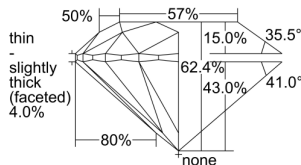

GIA®

FACSIMILE

GIA REPORT 3495913609

Verify this report at GIA.edu

GIA NATURAL DIAMOND DOSSIER®

July 12, 2024
GIA Report Number 3495913609
Shape and Cutting Style ..... Round Brilliant
Measurements ..... 4.26 - 4.28 x 2.66 mm

GRADING RESULTS

Carat Weight ..... 0.30 carat
Color Grade ..... E
Clarity Grade S11
Cut Grade ..... Excellent

ADDITIONAL GRADING INFORMATION

Polish ..... Excellent
Symmetry ..... Excellent
Fluorescence ..... None
Clarity Characteristics ..... Crystal, Cloud, Feather
Inscription(s): GIA 3495913609

PROPORTIONS

Profile to actual proportions