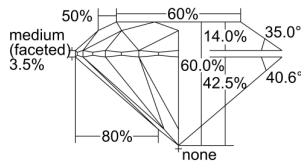

GIA®

FACSIMILE

GIA REPORT 3495914219

Verify this report at GIA.edu

GIA NATURAL DIAMOND DOSSIER®

July 15, 2024
GIA Report Number 3495914219
Shape and Cutting Style ..... Round Brilliant
Measurements ..... 5.01 - 5.03 x 3.01 mm

GRADING RESULTS

Carat Weight ..... 0.46 carat
Color Grade I
Clarity Grade VS1
Cut Grade ..... Excellent

ADDITIONAL GRADING INFORMATION

Polish ..... Excellent
Symmetry ..... Excellent
Fluorescence ..... Faint
Clarity Characteristics..... Cloud, Feather, Pinpoint, Needle
Inscription(s): GIA 3495914219

PROPORTIONS

Profile to actual proportions