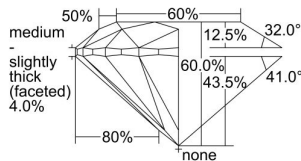

GIA®

FACSIMILE

GIA REPORT 3495918826

Verify this report at GIA.edu

GIA NATURAL DIAMOND DOSSIER®

July 16, 2024
GIA Report Number 3495918826
Shape and Cutting Style ..... Round Brilliant
Measurements ..... 4.31 - 4.33 x 2.59 mm

GRADING RESULTS

Carat Weight ..... 0.30 carat
Color Grade ..... F
Clarity Grade S11
Cut Grade ..... Excellent

ADDITIONAL GRADING INFORMATION

Polish ..... Excellent
Symmetry ..... Excellent
Fluorescence ..... None
Clarity Characteristics ..... Crystal, Cloud
Inscription(s): GIA 3495918826

PROPORTIONS

Profile to actual proportions

GRADING SCALES

GIA COLOR SCALE	GIA CLARITY SCALE	GIA CUT SCALE
D	FLAWLESS	EXCELLENT
E	FLAWLESS	
F	INTERNALLY FLAWLESS	VERY GOOD
G	FLAWLESS	
H	VVS₁	GOOD
I	VVS₂	
J	VS₁	FAIR
K	VS₂	
L	S1₁	POOR
M	S1₂	
N	I₁	
O	I₂	
P	I₃	
Q		
R		
S		
T		
U		
V		
W		
X		
Y		
Z