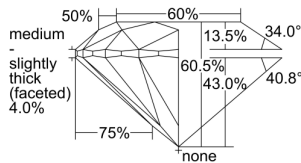

GIA®

FACSIMILE

GIA REPORT 3495928911

Verify this report at GIA.edu

GIA NATURAL DIAMOND DOSSIER®

July 18, 2024
GIA Report Number 3495928911
Shape and Cutting Style ..... Round Brilliant
Measurements ..... 4.94 - 4.97 x 3.00 mm

GRADING RESULTS

Carat Weight ..... 0.45 carat
Color Grade I
Clarity Grade VS1
Cut Grade ..... Excellent

ADDITIONAL GRADING INFORMATION

Polish ..... Excellent
Symmetry ..... Excellent
Fluorescence ..... None
Clarity Characteristics ..... Cloud
Inscription(s): GIA 3495928911

PROPORTIONS

Profile to actual proportions

GRADING SCALES

GIA COLOR SCALE	GIA CLARITY SCALE	GIA CUT SCALE	
D	FLAWLESS	EXCELLENT	
E	INTERNALLY FLAWLESS		
F		VVS₁	VERY GOOD
G	VVS₂		
H	VS₁	GOOD	
I	VS₂		
J	SI₁	FAIR	
K	SI₂		
L	I₁	POOR	
M	I₂		
N	I₃		
O			
P			
Q			
R			
S			
T			
U			
V			
W			
X			
Y			
Z