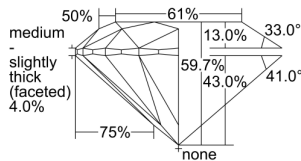

GIA®

FACSIMILE

GIA REPORT 3495939639

Verify this report at GIA.edu

GIA NATURAL DIAMOND DOSSIER®

July 17, 2024
GIA Report Number 3495939639
Shape and Cutting Style ..... Round Brilliant
Measurements ..... 4.16 - 4.19 x 2.50 mm

GRADING RESULTS

Carat Weight ..... 0.26 carat
Color Grade ..... F
Clarity Grade VS1
Cut Grade ..... Excellent

ADDITIONAL GRADING INFORMATION

Polish ..... Excellent
Symmetry ..... Excellent
Fluorescence ..... None
Clarity Characteristics ..... Feather, Pinpoint
Inscription(s): GIA 3495939639

PROPORTIONS

Profile to actual proportions

GRADING SCALES

GIA COLOR SCALE	GIA CLARITY SCALE	GIA CUT SCALE
D	FLAWLESS	EXCELLENT
E	FLAWLESS	
F	INTERNALLY FLAWLESS	VERY GOOD
G	FLAWLESS	
H	VVS₁	GOOD
I	VVS₂	
J	VS₁	FAIR
K	VS₂	
L	SI₁	POOR
M	SI₂	
N	I₁	
O	I₂	
P	I₃	
Q		
R		
S		
T		
U		
V		
W		
X		
Y		
Z