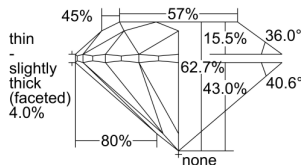

GIA®

FACSIMILE

GIA REPORT 3495953455

Verify this report at GIA.edu

GIA NATURAL DIAMOND DOSSIER®

July 18, 2024
GIA Report Number 3495953455
Shape and Cutting Style ..... Round Brilliant
Measurements ..... 5.03 - 5.07 x 3.16 mm

GRADING RESULTS

Carat Weight ..... 0.50 carat
Color Grade ..... H
Clarity Grade VS1
Cut Grade ..... Excellent

ADDITIONAL GRADING INFORMATION

Polish ..... Excellent
Symmetry ..... Excellent
Fluorescence ..... Strong Blue
Clarity Characteristics..... Crystal, Needle, Pinpoint, Indented
Natural

Inscription(s): GIA 3495953455

PROPORTIONS

Profile to actual proportions