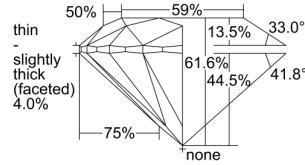

GIA®

FACSIMILE

GIA REPORT 3495964827

Verify this report at GIA.edu

GIA NATURAL DIAMOND DOSSIER®

July 18, 2024
GIA Report Number 3495964827
Shape and Cutting Style ..... Round Brilliant
Measurements ..... 4.44 - 4.47 x 2.75 mm

GRADING RESULTS

Carat Weight ..... 0.33 carat
Color Grade ..... G
Clarity Grade S11
Cut Grade ..... Excellent

ADDITIONAL GRADING INFORMATION

Polish ..... Excellent
Symmetry ..... Excellent
Fluorescence ..... None
Clarity Characteristics ..... Cloud, Crystal
Inscription(s): GIA 3495964827

PROPORTIONS

Profile to actual proportions