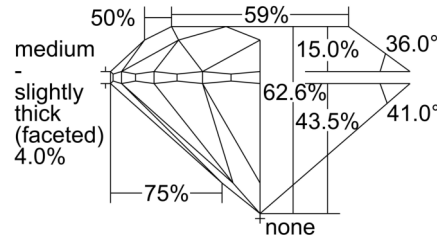

GIA NATURAL DIAMOND GRADING REPORT

August 09, 2024
 GIA Report Number 3495967374
 Shape and Cutting Style Round Brilliant
 Measurements 7.95 - 8.01 x 5.00 mm

GRADING RESULTS

Carat Weight 2.00 carat
 Color Grade H
 Clarity Grade VVS1
 Cut Grade Excellent

ADDITIONAL GRADING INFORMATION

Polish Excellent
 Symmetry Excellent
 Fluorescence None
 Inscription(s): GIA 3495967374

PROPORTIONS

Profile to actual proportions

CLARITY CHARACTERISTICS

KEY TO SYMBOLS*

 Feather

* Red symbols denote internal characteristics (inclusions). Green or black symbols denote external characteristics (blemishes). Diagram is an approximate representation of the diamond, and symbols shown indicate type, position, and approximate size of clarity characteristics. All clarity characteristics may not be shown. Details of finish are not shown.