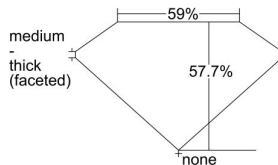

GIA®

FACSIMILE

GIA REPORT 3495972744

Verify this report at GIA.edu

GIA NATURAL DIAMOND DOSSIER®

July 19, 2024
GIA Report Number 3495972744
Shape and Cutting Style ..... Heart Brilliant
Measurements ..... 4.85 x 5.70 x 3.29 mm

GRADING RESULTS

Carat Weight ..... 0.51 carat
Color Grade ..... E
Clarity Grade SI1

ADDITIONAL GRADING INFORMATION

Polish ..... Excellent
Symmetry ..... Excellent
Fluorescence ..... Faint
Clarity Characteristics ..... Crystal, Feather
Inscription(s): GIA 3495972744

PROPORTIONS

Profile not to actual proportions

GRADING SCALES

GIA COLOR SCALE		GIA CLARITY SCALE			
COLORLESS	D	VERY VERY SLIGHTLY INCLUDED	FLAWLESS		
	E		INTERNALLY FLAWLESS		
	F	VERY SLIGHTLY INCLUDED	VVS₁		
	G		VVS₂		
	H		VS₁		
	NEAR COLORLESS	I	SLIGHTLY INCLUDED	VS₂	
		J		SI₁	
		FAINT	K	INCLUDED	SI₂
			L		I₁
			M		I₂
VERTICALLY LIGHT	N	LIGHT	I₃		
	O				
	P				
	Q				
	R