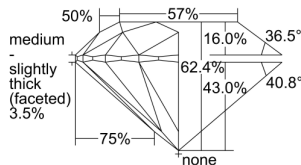

GIA®

FACSIMILE

GIA REPORT 3495977808

Verify this report at GIA.edu

GIA NATURAL DIAMOND DOSSIER®

July 19, 2024
GIA Report Number 3495977808
Shape and Cutting Style ..... Round Brilliant
Measurements ..... 5.03 - 5.07 x 3.15 mm

GRADING RESULTS

Carat Weight ..... 0.50 carat
Color Grade ..... F
Clarity Grade S11
Cut Grade ..... Excellent

ADDITIONAL GRADING INFORMATION

Polish ..... Excellent
Symmetry ..... Excellent
Fluorescence ..... None
Clarity Characteristics ..... Cloud, Crystal
Inscription(s): GIA 3495977808

PROPORTIONS

Profile to actual proportions

GRADING SCALES

GIA COLOR SCALE	GIA CLARITY SCALE	GIA CUT SCALE	
D	FLAWLESS	EXCELLENT	
E	INTERNALLY FLAWLESS		
F		VVS₁	VERY GOOD
G	VVS₂		
H	VS₁	GOOD	
I	VS₂		
J	S1₁	FAIR	
K	S1₂		
L	I₁	POOR	
M	I₂		
N	I₃		
O			
P			
Q			
R			
S			
T			
U			
V			
W			
X			
Y			
Z