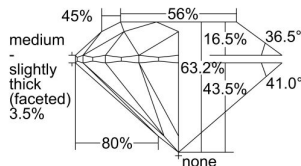

GIA®

FACSIMILE

GIA REPORT 3495983132

Verify this report at GIA.edu

GIA NATURAL DIAMOND DOSSIER®

July 26, 2024
GIA Report Number 3495983132
Shape and Cutting Style ..... Round Brilliant
Measurements ..... 4.31 - 4.32 x 2.73 mm

GRADING RESULTS

Carat Weight ..... 0.31 carat
Color Grade ..... F
Clarity Grade VS1
Cut Grade ..... Excellent

ADDITIONAL GRADING INFORMATION

Polish ..... Excellent
Symmetry ..... Excellent
Fluorescence ..... None
Clarity Characteristics ..... Cloud, Pinpoint
Inscription(s): GIA 3495983132

PROPORTIONS

Profile to actual proportions

GRADING SCALES

GIA COLOR SCALE	GIA CLARITY SCALE	GIA CUT SCALE	
D	FLAWLESS	EXCELLENT	
E	INTERNALLY FLAWLESS		
F		VVS₁	VERY GOOD
G	VVS₂		
H	VS₁	GOOD	
I	VS₂		
J	SI₁	FAIR	
K	SI₂		
L	I₁	POOR	
M	I₂		
N	I₃		
O			
P			
Q			
R			
S			
T			
U			
V			
W			
X			
Y			
Z