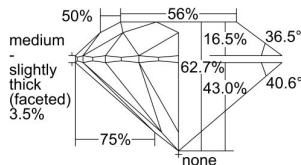

GIA®

FACSIMILE

GIA REPORT 3495983445

Verify this report at GIA.edu

GIA NATURAL DIAMOND DOSSIER®

July 22, 2024
GIA Report Number 3495983445
Shape and Cutting Style ..... Round Brilliant
Measurements ..... 5.64 - 5.67 x 3.55 mm

GRADING RESULTS

Carat Weight ..... 0.70 carat
Color Grade ..... G
Clarity Grade VS1
Cut Grade ..... Excellent

ADDITIONAL GRADING INFORMATION

Polish ..... Excellent
Symmetry ..... Excellent
Fluorescence ..... None
Clarity Characteristics... **Cloud, Feather, Needle, Indented Natural**
Inscription(s): GIA 3495983445

PROPORTIONS

Profile to actual proportions