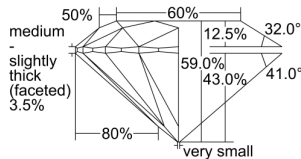

GIA®

FACSIMILE

GIA REPORT

3495984541

Verify this report at GIA.edu

GIA NATURAL DIAMOND DOSSIER®

July 24, 2024
GIA Report Number 3495984541
Shape and Cutting Style ..... Round Brilliant
Measurements ..... 4.69 - 4.70 x 2.77 mm

GRADING RESULTS

Carat Weight ..... 0.37 carat
Color Grade ..... E
Clarity Grade VS1
Cut Grade ..... Excellent

ADDITIONAL GRADING INFORMATION

Polish ..... Excellent
Symmetry ..... Excellent
Fluorescence ..... None
Clarity Characteristics..... Crystal, Feather, Cloud, Needle
Inscription(s): GIA 3495984541

PROPORTIONS

Profile to actual proportions

GRADING SCALES

GIA COLOR SCALE	GIA CLARITY SCALE	GIA CUT SCALE
D	FLAWLESS	EXCELLENT
E	FLAWLESS	
F	INTERNALLY FLAWLESS	VERY GOOD
G	FLAWLESS	
H	VVS₁	GOOD
I	VVS₂	
J	VS₁	FAIR
K	VS₂	
L	SI₁	POOR
M	SI₂	
N	I₁	
O	I₂	
P	I₃	
Q		
R		
S		
T		
U		
V		
W		
X		
Y		
Z