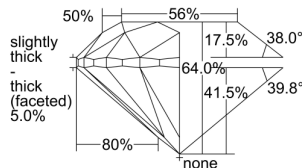

GIA®

FACSIMILE

GIA REPORT

3495984624

Verify this report at GIA.edu

GIA NATURAL DIAMOND DOSSIER®

July 22, 2024
GIA Report Number 3495984624
Shape and Cutting Style ..... Round Brilliant
Measurements ..... 4.59 - 4.63 x 2.95 mm

GRADING RESULTS

Carat Weight ..... 0.40 carat
Color Grade I
Clarity Grade VS1
Cut Grade ..... Very Good

ADDITIONAL GRADING INFORMATION

Polish ..... Very Good
Symmetry ..... Excellent
Fluorescence ..... None
Clarity Characteristics..... Crystal, Pinpoint
Inscription(s): GIA 3495984624

PROPORTIONS

Profile to actual proportions

GRADING SCALES

GIA COLOR SCALE	GIA CLARITY SCALE	GIA CUT SCALE
COLOURLESS	FLAWLESS	EXCELLENT
D	INTERNALLY FLAWLESS	
E	VVS₁	VERY GOOD
F		
G	VVS₂	
H	VS₁	GOOD
I		
J	VS₂	
K	SI₁	FAIR
L		
M	SI₂	
N	I₁	POOR
O		
P	I₂	
Q	I₃	
R		
S		
T		
U		
V		
W		
X		
Y		
Z