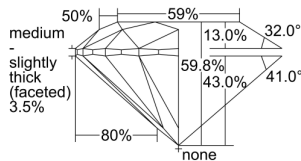

GIA®

FACSIMILE

GIA REPORT 3495984961

Verify this report at GIA.edu

GIA NATURAL DIAMOND DOSSIER®

July 23, 2024
GIA Report Number 3495984961
Shape and Cutting Style ..... Round Brilliant
Measurements ..... 5.49 - 5.51 x 3.29 mm

GRADING RESULTS

Carat Weight ..... 0.60 carat
Color Grade ..... G
Clarity Grade S11
Cut Grade ..... Excellent

ADDITIONAL GRADING INFORMATION

Polish ..... Excellent
Symmetry ..... Excellent
Fluorescence ..... None
Clarity Characteristics ..... Cloud, Crystal, Feather
Inscription(s): GIA 3495984961

PROPORTIONS

Profile to actual proportions

GRADING SCALES

GIA COLOR SCALE	GIA CLARITY SCALE	GIA CUT SCALE
D	FLAWLESS	EXCELLENT
E	FLAWLESS	
F	INTERNALLY FLAWLESS	VERY GOOD
G	FLAWLESS	
H	VVS₁	GOOD
I	VVS₂	
J	VS₁	FAIR
K	VS₂	
L	S1₁	POOR
M	S1₂	
N	I₁	
O	I₂	
P	I₃	
Q		
R		
S		
T		
U		
V		
W		
X		
Y		
Z