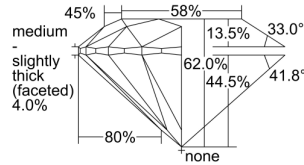

GIA®

FACSIMILE

GIA REPORT 3495992484

Verify this report at GIA.edu

GIA NATURAL DIAMOND DOSSIER®

July 23, 2024
GIA Report Number 3495992484
Shape and Cutting Style ..... Round Brilliant
Measurements ..... 4.29 - 4.32 x 2.67 mm

GRADING RESULTS

Carat Weight ..... 0.30 carat
Color Grade ..... E
Clarity Grade S11
Cut Grade ..... Excellent

ADDITIONAL GRADING INFORMATION

Polish ..... Excellent
Symmetry ..... Excellent
Fluorescence ..... None
Clarity Characteristics ..... Cloud, Crystal, Feather
Inscription(s): GIA 3495992484

PROPORTIONS

Profile to actual proportions

GRADING SCALES

GIA COLOR SCALE	GIA CLARITY SCALE	GIA CUT SCALE	
D	FLAWLESS	EXCELLENT	
E	INTERNALLY FLAWLESS		
F		VVS₁	VERY GOOD
G	VVS₂		
H	VS₁	GOOD	
I	VS₂		
J	S1₁	FAIR	
K	S1₂		
L	I₁	POOR	
M	I₂		
N	I₃		
O			
P			
Q			
R			
S			
T			
U			
V			
W			
X			
Y			
Z