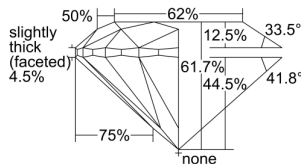

GIA®

FACSIMILE

GIA REPORT 3495998820

Verify this report at GIA.edu

GIA NATURAL DIAMOND DOSSIER®

July 23, 2024
GIA Report Number 3495998820
Shape and Cutting Style ..... Round Brilliant
Measurements ..... 5.66 - 5.69 x 3.50 mm

GRADING RESULTS

Carat Weight ..... 0.70 carat
Color Grade ..... J
Clarity Grade VVS1
Cut Grade ..... Excellent

ADDITIONAL GRADING INFORMATION

Polish ..... Excellent
Symmetry ..... Excellent
Fluorescence ..... Faint
Clarity Characteristics ..... Cloud, Pinpoint
Inscription(s): GIA 3495998820

PROPORTIONS

Profile to actual proportions