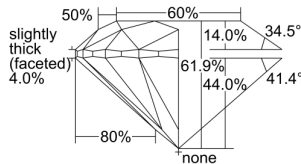

GIA®

FACSIMILE

GIA REPORT 3505005394

Verify this report at GIA.edu

GIA NATURAL DIAMOND DOSSIER®

July 24, 2024
GIA Report Number 3505005394
Shape and Cutting Style ..... Round Brilliant
Measurements ..... 4.26 - 4.29 x 2.64 mm

GRADING RESULTS

Carat Weight ..... 0.30 carat
Color Grade ..... D
Clarity Grade VS1
Cut Grade ..... Excellent

ADDITIONAL GRADING INFORMATION

Polish ..... Excellent
Symmetry ..... Excellent
Fluorescence ..... Medium Blue
Clarity Characteristics..... Feather, Indented Natural, Pinpoint
Inscription(s): GIA 3505005394

PROPORTIONS

Profile to actual proportions

GRADING SCALES

GIA COLOR SCALE	GIA CLARITY SCALE	GIA CUT SCALE
COLOREDNESS	FLAWLESS	EXCELLENT
D	FLAWLESS	
E	FLAWLESS	VERY GOOD
F	FLAWLESS	
G	FLAWLESS	GOOD
H	FLAWLESS	
I	VVS₁	FAIR
J	VVS₂	
K	VS₁	POOR
L	VS₂	
M	SI₁	I₁
N	SI₂	
O	I₂	I₃
P	I₃	
Q		
R		
S		
T		
U		
V		
W		
X		
Y		
Z