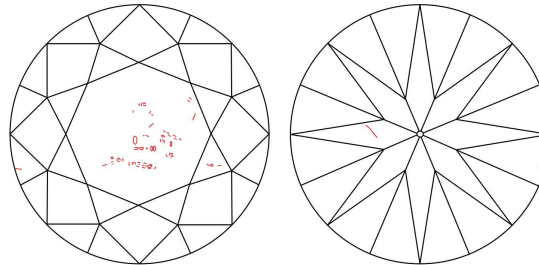

GIA NATURAL DIAMOND GRADING REPORT

 July 24, 2024
 GIA Report Number **3505007206**
 Shape and Cutting Style **Round Brilliant**
 Measurements **7.66 - 7.69 x 4.71 mm**
GRADING RESULTS

 Carat Weight **1.71 carat**
 Color Grade **D**
 Clarity Grade **S11**
 Cut Grade **Excellent**
ADDITIONAL GRADING INFORMATION

 Polish **Excellent**
 Symmetry **Excellent**
 Fluorescence **None**
 Inscription(s): **GIA 3505007206**
Comments: Additional clouds are not shown. Pinpoints are not shown.

PROPORTIONS

Profile to actual proportions

CLARITY CHARACTERISTICS

KEY TO SYMBOLS*

-  Cloud
-  Crystal
-  Feather
-  Needle

* Red symbols denote internal characteristics (inclusions). Green or black symbols denote external characteristics (blemishes). Diagram is an approximate representation of the diamond, and symbols shown indicate type, position, and approximate size of clarity characteristics. All clarity characteristics may not be shown. Details of finish are not shown.