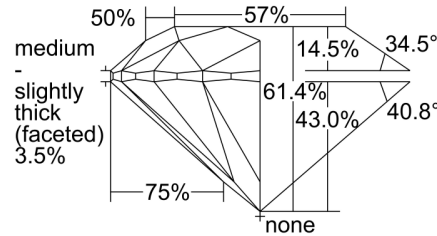

GIA NATURAL DIAMOND GRADING REPORT

 July 24, 2024
 GIA Report Number **3505007206**
 Shape and Cutting Style **Round Brilliant**
 Measurements **7.66 - 7.69 x 4.71 mm**
GRADING RESULTS

 Carat Weight **1.71 carat**
 Color Grade **D**
 Clarity Grade **S11**
 Cut Grade **Excellent**
ADDITIONAL GRADING INFORMATION

 Polish **Excellent**
 Symmetry **Excellent**
 Fluorescence **None**
 Inscription(s): **GIA 3505007206**
Comments: Additional clouds are not shown. Pinpoints are not shown.

PROPORTIONS

Profile to actual proportions

CLARITY CHARACTERISTICS

KEY TO SYMBOLS*

-  Cloud
-  Crystal
-  Feather
-  Needle

* Red symbols denote internal characteristics (inclusions). Green or black symbols denote external characteristics (blemishes). Diagram is an approximate representation of the diamond, and symbols shown indicate type, position, and approximate size of clarity characteristics. All clarity characteristics may not be shown. Details of finish are not shown.