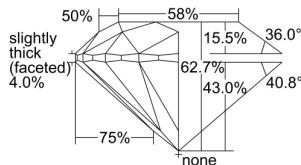

GIA®

FACSIMILE

GIA REPORT 3505007719

Verify this report at GIA.edu

GIA NATURAL DIAMOND DOSSIER®

July 25, 2024
GIA Report Number 3505007719
Shape and Cutting Style ..... Round Brilliant
Measurements ..... 5.93 - 5.98 x 3.74 mm

GRADING RESULTS

Carat Weight ..... 0.83 carat
Color Grade ..... E
Clarity Grade VS2
Cut Grade ..... Excellent

ADDITIONAL GRADING INFORMATION

Polish ..... Excellent
Symmetry ..... Excellent
Fluorescence ..... Faint
Clarity Characteristics..... Cloud, Crystal, Feather
Inscription(s): GIA 3505007719

PROPORTIONS

Profile to actual proportions

GRADING SCALES

GIA COLOR SCALE	GIA CLARITY SCALE	GIA CUT SCALE	
D	FLAWLESS	EXCELLENT	
E	INTERNALLY FLAWLESS		
F		VVS₁	VERY GOOD
G	VVS₂		
H	VS₁	GOOD	
I	VS₂		
J	SI₁	FAIR	
K	SI₂		
L	I₁	POOR	
M	I₂		
N	I₃		
O			
P			
Q			
R			
S			
T			
U			
V			
W			
X			
Y			
Z