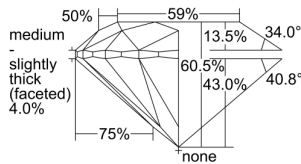

GIA®

FACSIMILE

GIA REPORT 3505022865

Verify this report at GIA.edu

GIA NATURAL DIAMOND DOSSIER®

July 25, 2024
GIA Report Number 3505022865
Shape and Cutting Style ..... Round Brilliant
Measurements ..... 4.29 - 4.32 x 2.60 mm

GRADING RESULTS

Carat Weight ..... 0.30 carat
Color Grade ..... H
Clarity Grade VS1
Cut Grade ..... Excellent

ADDITIONAL GRADING INFORMATION

Polish ..... Excellent
Symmetry ..... Excellent
Fluorescence ..... Medium Blue
Clarity Characteristics ..... Cloud, Pinpoint
Inscription(s): GIA 3505022865

PROPORTIONS

Profile to actual proportions

GRADING SCALES

GIA COLOR SCALE	GIA CLARITY SCALE	GIA CUT SCALE	
D	FLAWLESS	EXCELLENT	
E	INTERNALLY FLAWLESS		
F		VVS₁	VERY GOOD
G	VVS₂		
H	VS₁	GOOD	
I	VS₂		
J	SI₁	FAIR	
K	SI₂		
L	I₁	POOR	
M			
N			
O	I₂		
P			
Q	I₃		
R			
S			
T			
U			
V			
W			
X			
Y			
Z