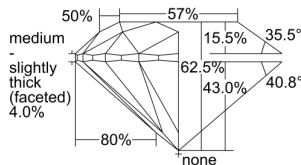

GIA®

FACSIMILE

GIA REPORT 3505023472

Verify this report at GIA.edu

GIA NATURAL DIAMOND DOSSIER®

July 25, 2024
GIA Report Number 3505023472
Shape and Cutting Style ..... Round Brilliant
Measurements ..... 4.71 - 4.73 x 2.95 mm

GRADING RESULTS

Carat Weight ..... 0.40 carat
Color Grade ..... H
Clarity Grade VVS1
Cut Grade ..... Excellent

ADDITIONAL GRADING INFORMATION

Polish ..... Excellent
Symmetry ..... Excellent
Fluorescence ..... Medium Blue
Clarity Characteristics..... Pinpoint, Surface Graining
Inscription(s): GIA 3505023472

PROPORTIONS

Profile to actual proportions

GRADING SCALES

GIA COLOR SCALE	GIA CLARITY SCALE	GIA CUT SCALE
COLOURLESS	FLAWLESS	EXCELLENT
D	INTERNALLY FLAWLESS	
E	VVS₁	VERY GOOD
F		
G	VVS₂	
H	VS₁	GOOD
I		
J	VS₂	
K	SI₁	FAIR
L		
M	SI₂	
N	I₁	POOR
O		
P	I₂	
Q	I₃	
R		
S		
T		
U		
V		
W		
X		
Y		
Z