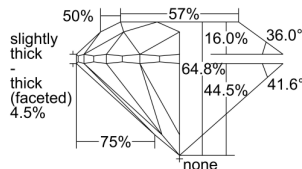

GIA®

FACSIMILE

GIA REPORT 3505032805

Verify this report at GIA.edu

GIA NATURAL DIAMOND DOSSIER®

July 29, 2024
GIA Report Number 3505032805
Shape and Cutting Style ..... Round Brilliant
Measurements ..... 4.59 - 4.64 x 2.99 mm

GRADING RESULTS

Carat Weight ..... 0.40 carat
Color Grade ..... G
Clarity Grade VS1
Cut Grade ..... Very Good

ADDITIONAL GRADING INFORMATION

Polish ..... Very Good
Symmetry ..... Very Good
Fluorescence ..... Medium Blue
Clarity Characteristics..... Cloud, Indented Natural, Pinpoint
Inscription(s): GIA 3505032805

PROPORTIONS

Profile to actual proportions

GRADING SCALES

GIA COLOR SCALE	GIA CLARITY SCALE	GIA CUT SCALE	
D	FLAWLESS	EXCELLENT	
E	INTERNALLY FLAWLESS		
F		VVS₁	VERY GOOD
G	VVS₂		
H	VS₁	GOOD	
I	VS₂		
J	SI₁	FAIR	
K	SI₂		
L	I₁	POOR	
M			
N			
O	I₂		
P			
Q			
R	I₃		
S			
T			
U			
V			
W			
X			
Y			
Z