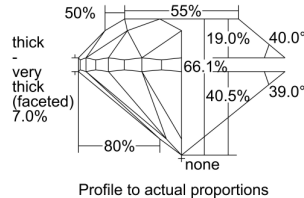

GIA®

FACSIMILE

GIA REPORT 3505032888

Verify this report at GIA.edu

GIA NATURAL DIAMOND DOSSIER®

July 26, 2024
GIA Report Number 3505032888
Shape and Cutting Style ..... Round Brilliant
Measurements ..... 4.47 - 4.51 x 2.97 mm

GRADING RESULTS

Carat Weight ..... 0.40 carat
Color Grade I
Clarity Grade VS2
Cut Grade ..... Good

ADDITIONAL GRADING INFORMATION

Polish ..... Excellent
Symmetry ..... Excellent
Fluorescence ..... Faint
Clarity Characteristics..... Crystal, Cloud, Indented Natural
Inscription(s): GIA 3505032888

PROPORTIONS

Profile to actual proportions

GRADING SCALES

GIA COLOR SCALE	GIA CLARITY SCALE	GIA CUT SCALE	
COLOURESS	FLAWLESS	EXCELLENT	
D	INTERNALLY FLAWLESS		
E	VERY VERY SLIGHTLY INCLUDED	VERY GOOD	
F			VVS₁
G		VVS₂	
H		VS₁	
I	VS₂	GOOD	
J			SI₁
K	SI₂	FAIR	
L	I₁		
M	INCLUDED	POOR	
N			I₂
O			I₃
P			
Q			
R			
S			
T			
U			
V			
W			
X			
Y			
Z