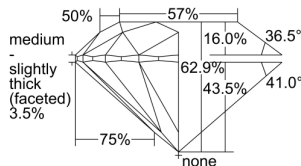

GIA®

FACSIMILE

GIA REPORT 3505041049

Verify this report at GIA.edu

GIA NATURAL DIAMOND DOSSIER®

July 26, 2024
GIA Report Number 3505041049
Shape and Cutting Style ..... Round Brilliant
Measurements ..... 5.35 - 5.39 x 3.38 mm

GRADING RESULTS

Carat Weight ..... 0.60 carat
Color Grade ..... G
Clarity Grade VS1
Cut Grade ..... Excellent

ADDITIONAL GRADING INFORMATION

Polish ..... Excellent
Symmetry ..... Excellent
Fluorescence ..... Faint
Clarity Characteristics..... Indented Natural, Cloud, Pinpoint
Inscription(s): GIA 3505041049

PROPORTIONS

Profile to actual proportions