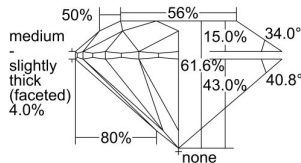

GIA®

FACSIMILE

GIA REPORT 3505044261

Verify this report at GIA.edu

GIA NATURAL DIAMOND DOSSIER®

July 29, 2024
GIA Report Number 3505044261
Shape and Cutting Style ..... Round Brilliant
Measurements ..... 5.19 - 5.20 x 3.20 mm

GRADING RESULTS

Carat Weight ..... 0.53 carat
Color Grade ..... G
Clarity Grade VS1
Cut Grade ..... Excellent

ADDITIONAL GRADING INFORMATION

Polish ..... Excellent
Symmetry ..... Excellent
Fluorescence ..... Medium Blue
Clarity Characteristics ..... Crystal
Inscription(s): GIA 3505044261

PROPORTIONS

Profile to actual proportions

GRADING SCALES

GIA COLOR SCALE	GIA CLARITY SCALE	GIA CUT SCALE	
D	FLAWLESS	EXCELLENT	
E	INTERNALLY FLAWLESS		
F		VVS₁	VERY GOOD
G	VVS₂		
H	VS₁	GOOD	
I	VS₂		
J	SI₁	FAIR	
K	SI₂		
L	I₁	POOR	
M	I₂		
N	I₃		
O			
P			
Q			
R			
S			
T			
U			
V			
W			
X			
Y			
Z