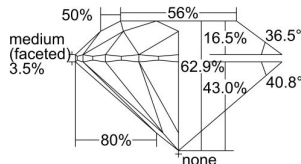

GIA®

FACSIMILE

GIA REPORT 3505057125

Verify this report at GIA.edu

GIA NATURAL DIAMOND DOSSIER®

July 30, 2024
GIA Report Number 3505057125
Shape and Cutting Style ..... Round Brilliant
Measurements ..... 5.55 - 5.58 x 3.50 mm

GRADING RESULTS

Carat Weight ..... 0.67 carat
Color Grade ..... J
Clarity Grade VVS1
Cut Grade ..... Excellent

ADDITIONAL GRADING INFORMATION

Polish ..... Excellent
Symmetry ..... Excellent
Fluorescence ..... Strong Blue
Clarity Characteristics..... Pinpoint, Surface Graining
Inscription(s): GIA 3505057125

PROPORTIONS

Profile to actual proportions

GRADING SCALES

GIA COLOR SCALE	GIA CLARITY SCALE	GIA CUT SCALE
COLORESS	FLAWLESS	EXCELLENT
D	FLAWLESS	
E	INTERNALLY FLAWLESS	VERY GOOD
F	VVS₁	
G	VVS₂	GOOD
H	VS₁	
I	VS₂	FAIR
J	SI₁	
K	SI₂	POOR
L	I₁	
M	I₂	
N	I₃	
O		
P		
Q		
R		
S		
T		
U		
V		
W		
X		
Y		
Z