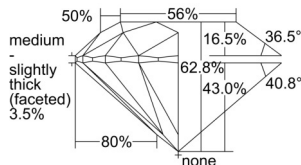

GIA®

FACSIMILE

GIA REPORT 3505062476

Verify this report at GIA.edu

GIA NATURAL DIAMOND DOSSIER®

July 31, 2024
GIA Report Number 3505062476
Shape and Cutting Style ..... Round Brilliant
Measurements ..... 4.74 - 4.77 x 2.99 mm

GRADING RESULTS

Carat Weight ..... 0.41 carat
Color Grade I
Clarity Grade VS1
Cut Grade ..... Excellent

ADDITIONAL GRADING INFORMATION

Polish ..... Excellent
Symmetry ..... Excellent
Fluorescence ..... None
Clarity Characteristics ..... Crystal
Inscription(s): GIA 3505062476

PROPORTIONS

Profile to actual proportions

GRADING SCALES

GIA COLOR SCALE

COLOREDNESS	D
	E
	F
	G
	H
	I
	J
NEAR COLORLESS	K
	L
FAIN	M
	N
	O
	P
VERY LIGHT	Q
	R
	S
	T
	U
	V
	W
	X
	Y
LIGHT	Z

GIA CLARITY SCALE

FLAWLESS	VERY VERY SLIGHTLY INCLUDED	VS₁	VS₂	SLIGHTLY INCLUDED	SI₁	SI₂	I₁	I₂	I₃	
										VERY SLIGHTLY INCLUDED
INTERNALLY FLAWLESS										

GIA CUT SCALE

EXCELLENT
VERY GOOD
GOOD
FAIR
POOR