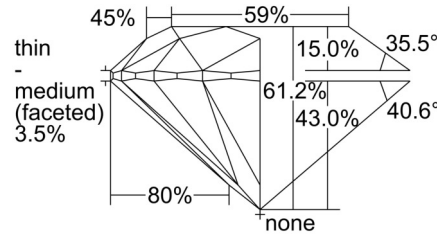

GIA NATURAL DIAMOND GRADING REPORT

 August 05, 2024
 GIA Report Number **3505066626**
 Shape and Cutting Style **Round Brilliant**
 Measurements **7.03 - 7.10 x 4.33 mm**
GRADING RESULTS

 Carat Weight **1.33 carat**
 Color Grade **F**
 Clarity Grade **VVS2**
 Cut Grade **Excellent**
ADDITIONAL GRADING INFORMATION

 Polish **Excellent**
 Symmetry **Excellent**
 Fluorescence **None**

 Inscription(s): **GIA 3505066626**
Comments: Additional pinpoints, internal graining and surface graining are not shown.

PROPORTIONS

Profile to actual proportions

CLARITY CHARACTERISTICS

KEY TO SYMBOLS*

-  Cloud
-  Pinpoint

* Red symbols denote internal characteristics (inclusions). Green or black symbols denote external characteristics (blemishes). Diagram is an approximate representation of the diamond, and symbols shown indicate type, position, and approximate size of clarity characteristics. All clarity characteristics may not be shown. Details of finish are not shown.