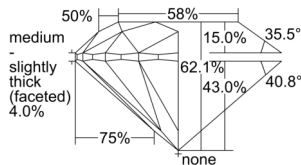

GIA®

FACSIMILE

GIA REPORT 3505075511

Verify this report at GIA.edu

GIA NATURAL DIAMOND DOSSIER®

July 31, 2024
GIA Report Number 3505075511
Shape and Cutting Style ..... Round Brilliant
Measurements ..... 4.73 - 4.76 x 2.95 mm

GRADING RESULTS

Carat Weight ..... 0.41 carat
Color Grade ..... H
Clarity Grade VS1
Cut Grade ..... Excellent

ADDITIONAL GRADING INFORMATION

Polish ..... Excellent
Symmetry ..... Excellent
Fluorescence ..... Medium Blue
Clarity Characteristics..Cloud, Crystal, Pinpoint, Indented Natural
Inscription(s): GIA 3505075511

PROPORTIONS

Profile to actual proportions

GRADING SCALES

GIA COLOR SCALE	GIA CLARITY SCALE	GIA CUT SCALE	
D	FLAWLESS	EXCELLENT	
E	INTERNALLY FLAWLESS		
F		VVS₁	VERY GOOD
G	VVS₂		
H	VS₁	GOOD	
I	VS₂		
J	SI₁	FAIR	
K	SI₂		
L	I₁	POOR	
M	I₂		
N	I₃		
O			
P			
Q			
R			
S			
T			
U			
V			
W			
X			
Y			
Z