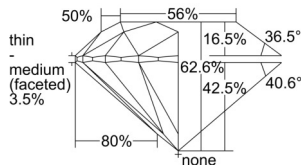

GIA®

FACSIMILE

GIA REPORT 3505076336

Verify this report at GIA.edu

GIA NATURAL DIAMOND DOSSIER®

August 02, 2024
GIA Report Number 3505076336
Shape and Cutting Style ..... Round Brilliant
Measurements ..... 4.88 - 4.92 x 3.07 mm

GRADING RESULTS

Carat Weight ..... 0.45 carat
Color Grade ..... E
Clarity Grade S11
Cut Grade ..... Excellent

ADDITIONAL GRADING INFORMATION

Polish ..... Excellent
Symmetry ..... Excellent
Fluorescence ..... None
Clarity Characteristics ..... Cloud
Inscription(s): GIA 3505076336

PROPORTIONS

Profile to actual proportions