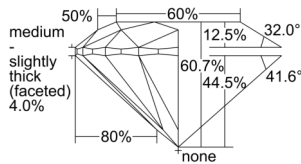

GIA®

FACSIMILE

GIA REPORT 3505082944

Verify this report at GIA.edu

GIA NATURAL DIAMOND DOSSIER®

August 01, 2024
GIA Report Number 3505082944
Shape and Cutting Style ..... Round Brilliant
Measurements ..... 5.11 - 5.15 x 3.11 mm

GRADING RESULTS

Carat Weight ..... 0.50 carat
Color Grade ..... F
Clarity Grade VS2
Cut Grade ..... Excellent

ADDITIONAL GRADING INFORMATION

Polish ..... Excellent
Symmetry ..... Excellent
Fluorescence ..... None
Clarity Characteristics ..... Feather
Inscription(s): GIA 3505082944

PROPORTIONS

Profile to actual proportions

GRADING SCALES

GIA COLOR SCALE	GIA CLARITY SCALE	GIA CUT SCALE	
D	FLAWLESS	EXCELLENT	
E	INTERNALLY FLAWLESS		
F		VVS₁	VERY GOOD
G	VVS₂		
H	VS₁	GOOD	
I	VS₂		
J	SI₁	FAIR	
K	SI₂		
L	I₁	POOR	
M	I₂		
N	I₃		
O			
P			
Q			
R			
S			
T			
U			
V			
W			
X			
Y			
Z