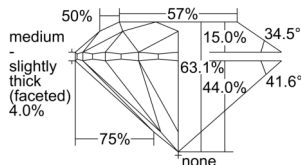

GIA®

FACSIMILE

GIA REPORT 3505083324

Verify this report at GIA.edu

GIA NATURAL DIAMOND DOSSIER®

August 01, 2024
GIA Report Number 3505083324
Shape and Cutting Style ..... Round Brilliant
Measurements ..... 4.69 - 4.71 x 2.97 mm

GRADING RESULTS

Carat Weight ..... 0.40 carat
Color Grade ..... K
Clarity Grade VS2
Cut Grade ..... Excellent

ADDITIONAL GRADING INFORMATION

Polish ..... Excellent
Symmetry ..... Excellent
Fluorescence ..... Faint
Clarity Characteristics ..... Cloud, Crystal
Inscription(s): GIA 3505083324

PROPORTIONS

Profile to actual proportions

GRADING SCALES

GIA COLOR SCALE	GIA CLARITY SCALE	GIA CUT SCALE	
D	FLAWLESS	EXCELLENT	
E	INTERNALLY FLAWLESS		
F		VVS₁	VERY GOOD
G	VVS₂		
H	VS₁	GOOD	
I	VS₂		
J	SI₁	FAIR	
K	SI₂		
L	I₁	POOR	
M	I₂		
N	I₃		
O			
P			
Q			
R			
S			
T			
U			
V			
W			
X			
Y			
Z