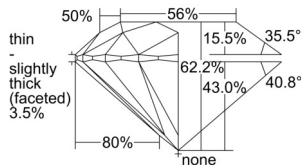

GIA®

FACSIMILE

GIA REPORT

3505086149

Verify this report at GIA.edu

GIA NATURAL DIAMOND DOSSIER®

August 02, 2024
GIA Report Number 3505086149
Shape and Cutting Style ..... Round Brilliant
Measurements ..... 4.27 - 4.30 x 2.67 mm

GRADING RESULTS

Carat Weight ..... 0.30 carat
Color Grade ..... G
Clarity Grade VS2
Cut Grade ..... Excellent

ADDITIONAL GRADING INFORMATION

Polish ..... Excellent
Symmetry ..... Excellent
Fluorescence ..... None
Clarity Characteristics..... Crystal, Cloud, Feather, Cavity
Inscription(s): GIA 3505086149

PROPORTIONS

Profile to actual proportions

GRADING SCALES

GIA COLOR SCALE

COLOREDNESS	D
	E
	F
	G
	H
	I
	J
NEAR COLORLESS	K
	L
Faint	M
	N
	O
	P
Very Light	Q
	R
	S
	T
	U
	V
Light	W
	X
	Y
	Z

GIA CLARITY SCALE

FLAWLESS	VERY VERY SLIGHTLY INCLUDED	VS₁	VS₂	SI₁	SI₂	I₁	I₂	I₃	
									FLAWLESS
INTERNALLY FLAWLESS	VERY SLIGHTLY INCLUDED								

GIA CUT SCALE

EXCELLENT
VERY GOOD
GOOD
FAIR
POOR