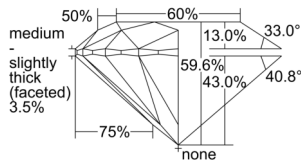

GIA®

FACSIMILE

GIA REPORT 3505109208

Verify this report at GIA.edu

GIA NATURAL DIAMOND DOSSIER®

August 05, 2024
GIA Report Number 3505109208
Shape and Cutting Style ..... Round Brilliant
Measurements ..... 6.16 - 6.18 x 3.68 mm

GRADING RESULTS

Carat Weight ..... 0.85 carat
Color Grade ..... E
Clarity Grade VS1
Cut Grade ..... Excellent

ADDITIONAL GRADING INFORMATION

Polish ..... Excellent
Symmetry ..... Excellent
Fluorescence ..... None
Clarity Characteristics..... Crystal, Pinpoint, Cloud
Inspection(s): GIA 3505109208

PROPORTIONS

Profile to actual proportions

GRADING SCALES

GIA COLOR SCALE	GIA CLARITY SCALE	GIA CUT SCALE	
D	FLAWLESS	EXCELLENT	
E	INTERNALLY FLAWLESS		
F		VVS₁	VERY GOOD
G	VVS₂		
H	VS₁	GOOD	
I	VS₂		
J	SI₁	FAIR	
K	SI₂		
L	I₁	POOR	
M			
N			
O	I₂		
P			
Q			
R	I₃		
S			
T			
U			
V			
W			
X			
Y			
Z