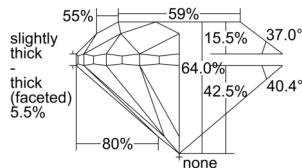

GIA®

FACSIMILE

GIA REPORT 3505109531

Verify this report at GIA.edu

GIA NATURAL DIAMOND DOSSIER®

August 06, 2024
GIA Report Number 3505109531
Shape and Cutting Style ..... Round Brilliant
Measurements ..... 4.41 - 4.45 x 2.83 mm

GRADING RESULTS

Carat Weight ..... 0.36 carat
Color Grade ..... G
Clarity Grade VS1
Cut Grade ..... Very Good

ADDITIONAL GRADING INFORMATION

Polish ..... Excellent
Symmetry ..... Very Good
Fluorescence ..... None
Clarity Characteristics ..... Cloud, Pinpoint
Inscription(s): GIA 3505109531

PROPORTIONS

Profile to actual proportions

GRADING SCALES

GIA COLOR SCALE	GIA CLARITY SCALE	GIA CUT SCALE	
D	FLAWLESS	EXCELLENT	
E	INTERNALLY FLAWLESS		
F		VVS₁	VERY GOOD
G	VVS₂		
H	VS₁	GOOD	
I	VS₂		
J	SI₁	FAIR	
K	SI₂		
L	I₁	POOR	
M			
N			
O	I₂		
P			
Q	I₃		
R			
S			
T			
U			
V			
W			
X			
Y			
Z