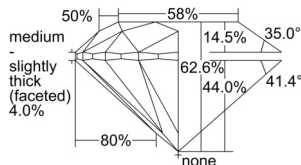

GIA®

FACSIMILE

GIA REPORT 3505114221

Verify this report at GIA.edu

GIA NATURAL DIAMOND DOSSIER®

August 05, 2024
GIA Report Number 3505114221
Shape and Cutting Style ..... Round Brilliant
Measurements ..... 4.56 - 4.58 x 2.86 mm

GRADING RESULTS

Carat Weight ..... 0.37 carat
Color Grade ..... G
Clarity Grade S11
Cut Grade ..... Excellent

ADDITIONAL GRADING INFORMATION

Polish ..... Excellent
Symmetry ..... Excellent
Fluorescence ..... None
Clarity Characteristics ..... Cloud, Crystal
Inscription(s): GIA 3505114221

PROPORTIONS

Profile to actual proportions

GRADING SCALES

GIA COLOR SCALE	GIA CLARITY SCALE	GIA CUT SCALE	
D	FLAWLESS	EXCELLENT	
E	INTERNALLY FLAWLESS		
F		VVS₁	VERY GOOD
G	VVS₂		
H	VS₁	GOOD	
I	VS₂		
J	S1₁	FAIR	
K	S1₂		
L	I₁	POOR	
M	I₂		
N	I₃		
O			
P			
Q			
R			
S			
T			
U			
V			
W			
X			
Y			
Z