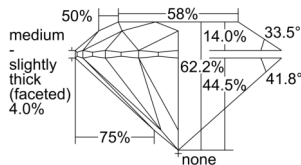

GIA®

FACSIMILE

GIA REPORT 3505114234

Verify this report at GIA.edu

GIA NATURAL DIAMOND DOSSIER®

August 06, 2024
GIA Report Number 3505114234
Shape and Cutting Style ..... Round Brilliant
Measurements ..... 4.27 - 4.30 x 2.67 mm

GRADING RESULTS

Carat Weight ..... 0.30 carat
Color Grade ..... E
Clarity Grade S11
Cut Grade ..... Excellent

ADDITIONAL GRADING INFORMATION

Polish ..... Excellent
Symmetry ..... Excellent
Fluorescence ..... None
Clarity Characteristics ..... Cloud
Inscription(s): GIA 3505114234

PROPORTIONS

Profile to actual proportions

GRADING SCALES

GIA COLOR SCALE	GIA CLARITY SCALE	GIA CUT SCALE	
D	FLAWLESS	EXCELLENT	
E	INTERNALLY FLAWLESS		
F		VVS₁	VERY GOOD
G	VVS₂		
H	VS₁	GOOD	
I	VS₂		
J	S1₁	FAIR	
K	S1₂		
L	I₁	POOR	
M	I₂		
N	I₃		
O			
P			
Q			
R			
S			
T			
U			
V			
W			
X			
Y			
Z