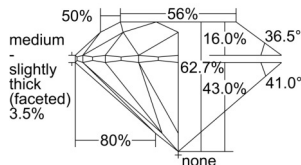

GIA®

FACSIMILE

GIA REPORT 3505116476

Verify this report at GIA.edu

GIA NATURAL DIAMOND DOSSIER®

August 07, 2024
GIA Report Number 3505116476
Shape and Cutting Style ..... Round Brilliant
Measurements ..... 5.64 - 5.68 x 3.55 mm

GRADING RESULTS

Carat Weight ..... 0.70 carat
Color Grade ..... G
Clarity Grade S11
Cut Grade ..... Excellent

ADDITIONAL GRADING INFORMATION

Polish ..... Excellent
Symmetry ..... Excellent
Fluorescence ..... None
Clarity Characteristics ..... Cloud, Feather, Crystal
Inscription(s): GIA 3505116476

PROPORTIONS

Profile to actual proportions

GRADING SCALES

GIA COLOR SCALE	GIA CLARITY SCALE	GIA CUT SCALE	
D	FLAWLESS	EXCELLENT	
E	INTERNALLY FLAWLESS		
F		VVS₁	VERY GOOD
G	VVS₂		
H	VS₁	GOOD	
I	VS₂		
J	S1₁	FAIR	
K	S1₂		
L	I₁	POOR	
M	I₂		
N	I₃		
O			
P			
Q			
R			
S			
T			
U			
V			
W			
X			
Y			
Z