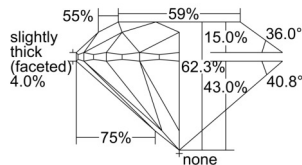

GIA®

FACSIMILE

GIA REPORT 3505116516

Verify this report at GIA.edu

GIA NATURAL DIAMOND DOSSIER®

August 07, 2024
GIA Report Number 3505116516
Shape and Cutting Style ..... Round Brilliant
Measurements ..... 5.87 - 5.90 x 3.67 mm

GRADING RESULTS

Carat Weight ..... 0.80 carat
Color Grade ..... F
Clarity Grade S11
Cut Grade ..... Excellent

ADDITIONAL GRADING INFORMATION

Polish ..... Excellent
Symmetry ..... Excellent
Fluorescence ..... None
Clarity Characteristics ..... Cloud
Inscription(s): GIA 3505116516

PROPORTIONS

Profile to actual proportions

GRADING SCALES

GIA COLOR SCALE	GIA CLARITY SCALE	GIA CUT SCALE	
D	FLAWLESS	EXCELLENT	
E	INTERNALLY FLAWLESS		
F		VVS₁	VERY GOOD
G	VVS₂		
H	VS₁	GOOD	
I	VS₂		
J	S1₁	FAIR	
K	S1₂		
L	I₁	POOR	
M	I₂		
N	I₃		
O			
P			
Q			
R			
S			
T			
U			
V			
W			
X			
Y			
Z