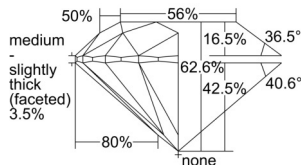

GIA®

FACSIMILE

GIA REPORT 3505118401

Verify this report at GIA.edu

GIA NATURAL DIAMOND DOSSIER®

August 06, 2024
GIA Report Number 3505118401
Shape and Cutting Style ..... Round Brilliant
Measurements ..... 5.76 - 5.79 x 3.62 mm

GRADING RESULTS

Carat Weight ..... 0.75 carat
Color Grade ..... G
Clarity Grade S11
Cut Grade ..... Excellent

ADDITIONAL GRADING INFORMATION

Polish ..... Excellent
Symmetry ..... Excellent
Fluorescence ..... None
Clarity Characteristics ..... Crystal, Cloud
Inscription(s): GIA 3505118401

PROPORTIONS

Profile to actual proportions