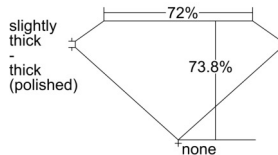

GIA®

FACSIMILE

GIA REPORT 3505121872

Verify this report at GIA.edu

GIA NATURAL DIAMOND DOSSIER®

August 07, 2024
GIA Report Number 3505121872
Shape and Cutting Style ..... **Square Modified Brilliant**
Measurements ..... 4.37 x 4.33 x 3.19 mm

GRADING RESULTS

Carat Weight ..... 0.52 carat
Color Grade ..... E
Clarity Grade S11

ADDITIONAL GRADING INFORMATION

Polish ..... Excellent
Symmetry ..... Very Good
Fluorescence ..... None
Clarity Characteristics ..... Cloud, Crystal
Inscription(s): GIA 3505121872

PROPORTIONS

Profile not to actual proportions

GRADING SCALES

GIA COLOR SCALE		GIA CLARITY SCALE			
COLORLESS	D	VERY VERY SLIGHTLY INCLUDED	FLAWLESS		
	E		INTERNALLY FLAWLESS		
	F	VERY SLIGHTLY INCLUDED	VVS₁		
	G		VVS₂		
	H		VS₁		
	NEAR COLORLESS	I	SLIGHTLY INCLUDED	VS₂	
		J		S1₁	
		FAINT	K	INCLUDED	S1₂
			L		I₁
			M		I₂
VERT LIGHT	N	LIGHT	I₃		
	O				
	P				
	Q				
	R