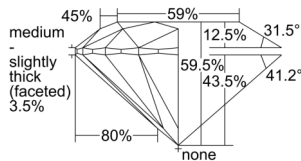

GIA®

FACSIMILE

GIA REPORT 3505125441

Verify this report at GIA.edu

GIA NATURAL DIAMOND DOSSIER®

August 06, 2024
GIA Report Number 3505125441
Shape and Cutting Style ..... Round Brilliant
Measurements ..... 4.67 - 4.70 x 2.79 mm

GRADING RESULTS

Carat Weight ..... 0.37 carat
Color Grade ..... D
Clarity Grade VS2
Cut Grade ..... Excellent

ADDITIONAL GRADING INFORMATION

Polish ..... Excellent
Symmetry ..... Excellent
Fluorescence ..... None
Clarity Characteristics ..... Needle
Inscription(s): GIA 3505125441

PROPORTIONS

Profile to actual proportions

GRADING SCALES

GIA COLOR SCALE	GIA CLARITY SCALE	GIA CUT SCALE	
D	FLAWLESS	EXCELLENT	
E	INTERNALLY FLAWLESS		
F		VVS₁	VERY GOOD
G	VVS₂		
H	VS₁	GOOD	
I	VS₂		
J	SI₁	FAIR	
K	SI₂		
L	I₁	POOR	
M	I₂		
N	I₃		
O			
P			
Q			
R			
S			
T			
U			
V			
W			
X			
Y			
Z